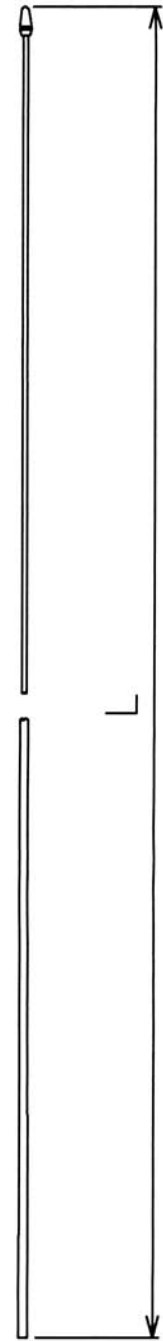

# DIAMOND ANTENNA

## M285/M285SNMO Cutting Chart

M285SNMO

M285

DIAMOND ANTENNA Products are distributed by RF PARTS COMPANY  
435 S. Pacific Street • San Marcos, CA 92078 • (760) 744-0900

[www.diamondantenna.net](http://www.diamondantenna.net)