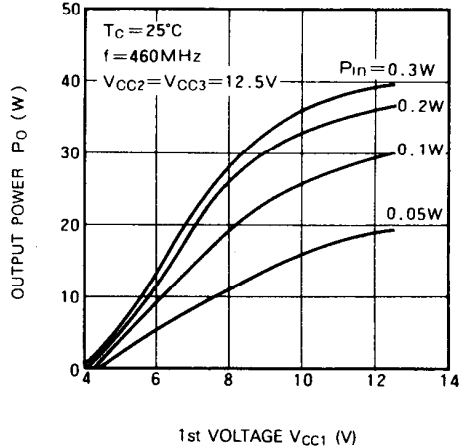

TYPICAL PERFORMANCE DATA

OUTPUT POWER, TOTAL EFFICIENCY, INPUT VSWR VS. FREQUENCY (M57729H)

OUTPUT POWER, TOTAL EFFICIENCY, VS. INPUT POWER (M57729H)

OUTPUT POWER VS. DC SUPPLY VOLTAGE (M57729H)

OUTPUT POWER VS. 1st VOLTAGE (M57729H)