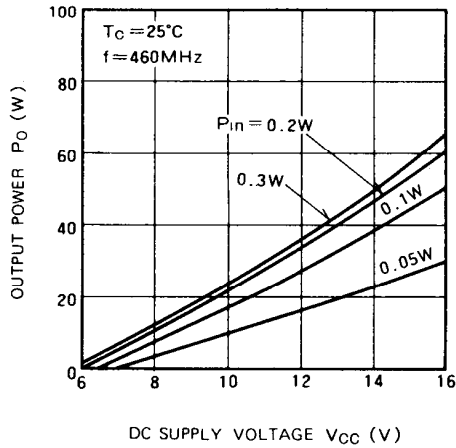

TYPICAL PERFORMANCE DATA

OUTPUT POWER, TOTAL EFFICIENCY, INPUT VSWR VS. FREQUENCY (M57729H)

OUTPUT POWER, TOTAL EFFICIENCY, VS. INPUT POWER (M57729H)

OUTPUT POWER VS. DC SUPPLY VOLTAGE (M57729H)

OUTPUT POWER VS. 1st VOLTAGE (M57729H)