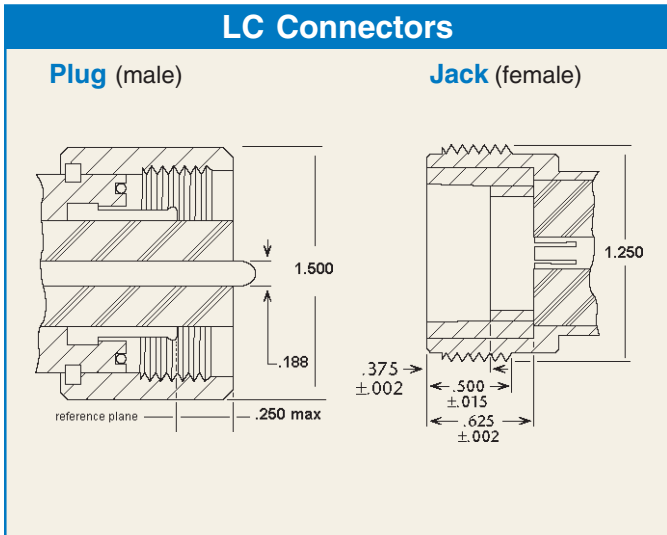

Connector Interface Guide

N Connectors

Plug (male)

Jack (female)

N-RP (Reverse Polarity) Connectors

Plug (male)

Jack (female)

QDS Connectors

Plug (male)

Jack (female)

QMA Connectors

Plug (male)

Jack (female)

SMA Connectors

Plug (male)

Jack (female)

SMA-RP (Reverse Polarity) Connectors

Plug (male)

Jack (female)

Connector Interface Guide