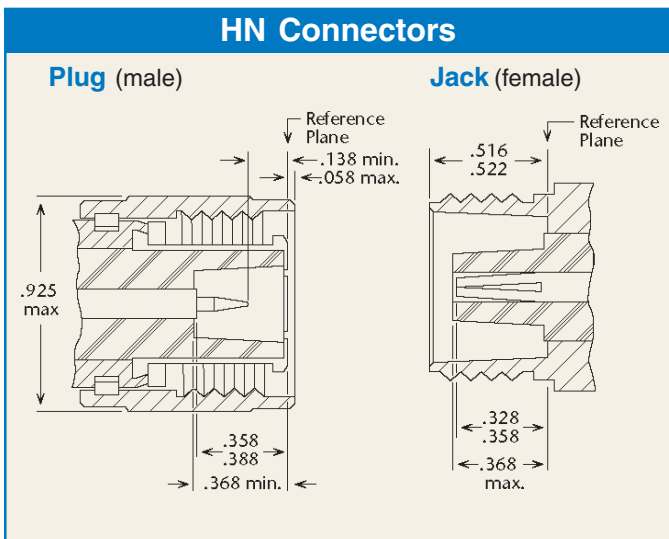

Connector Interface Guide

N Connectors

Plug (male)

Jack (female)

N-RP (Reverse Polarity) Connectors

Plug (male)

Jack (female)

QDS Connectors

Plug (male)

Jack (female)

QMA Connectors

Plug (male)

Jack (female)

SMA Connectors

Plug (male)

Jack (female)

SMA-RP (Reverse Polarity) Connectors

Plug (male)

Jack (female)

Connector Interface Guide