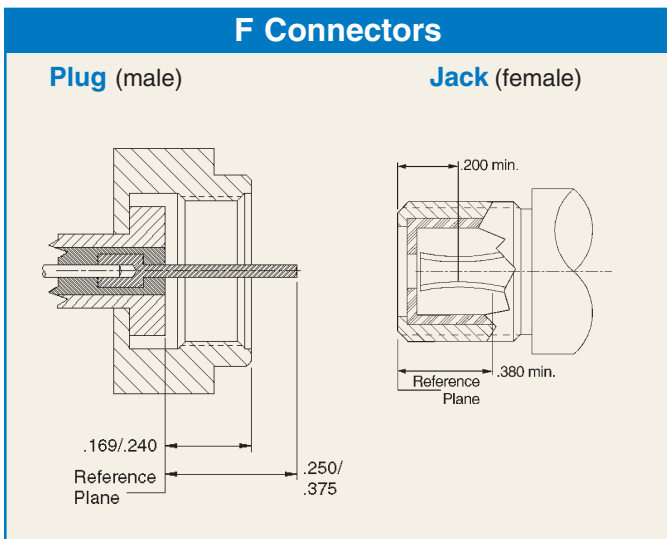

Connector Interface Guide

N Connectors

Plug (male)

Jack (female)

N-RP (Reverse Polarity) Connectors

Plug (male)

Jack (female)

QDS Connectors

Plug (male)

Jack (female)

QMA Connectors

Plug (male)

Jack (female)

SMA Connectors

Plug (male)

Jack (female)

SMA-RP (Reverse Polarity) Connectors

Plug (male)

Jack (female)

Connector Interface Guide