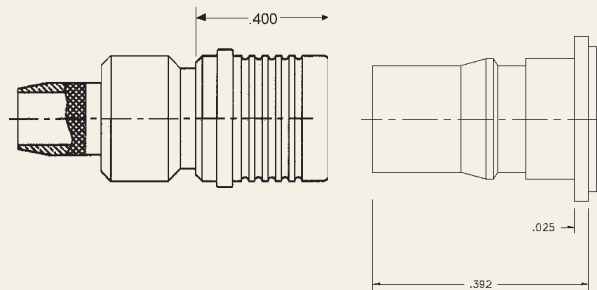

Connector Interface Guide

N Connectors

Plug (male)

Jack (female)

N-RP (Reverse Polarity) Connectors

Plug (male)

Jack (female)

QDS Connectors

Plug (male)

Jack (female)

QMA Connectors

Plug (male)

Jack (female)

SMA Connectors

Plug (male)

Jack (female)

SMA-RP (Reverse Polarity) Connectors

Plug (male)

Jack (female)

Connector Interface Guide