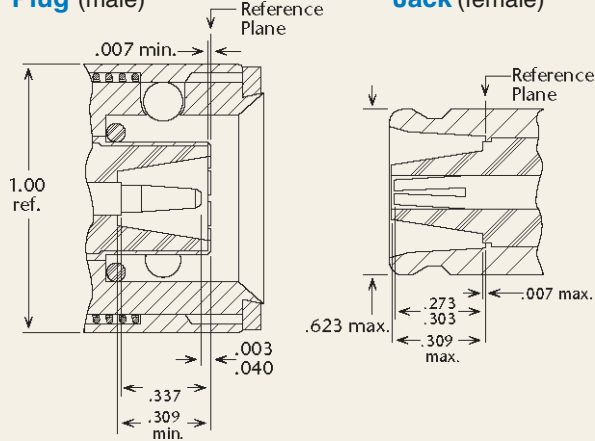

Connector Interface Guide

N Connectors

Plug (male)

Jack (female)

N-RP (Reverse Polarity) Connectors

Plug (male)

Jack (female)

QDS Connectors

Plug (male)

Jack (female)

QMA Connectors

Plug (male)

Jack (female)

SMA Connectors

Plug (male)

Jack (female)

SMA-RP (Reverse Polarity) Connectors

Plug (male)

Jack (female)

Connector Interface Guide