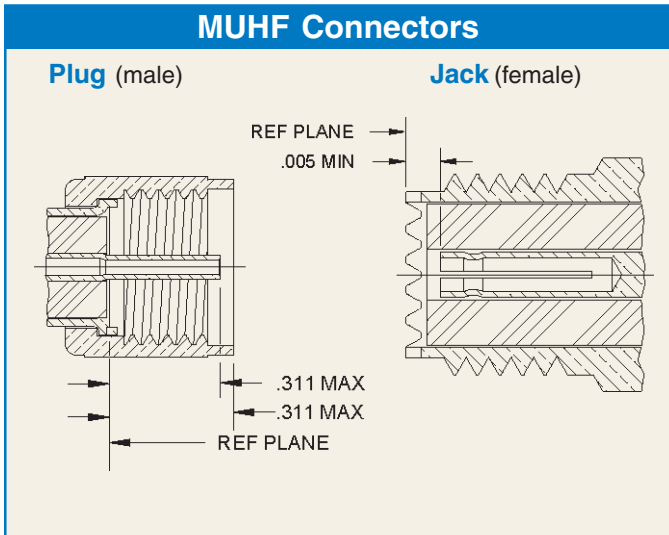

Connector Interface Guide

N Connectors

Plug (male)

Jack (female)

N-RP (Reverse Polarity) Connectors

Plug (male)

Jack (female)

QDS Connectors

Plug (male)

Jack (female)

QMA Connectors

Plug (male)

Jack (female)

SMA Connectors

Plug (male)

Jack (female)

SMA-RP (Reverse Polarity) Connectors

Plug (male)

Jack (female)

Connector Interface Guide