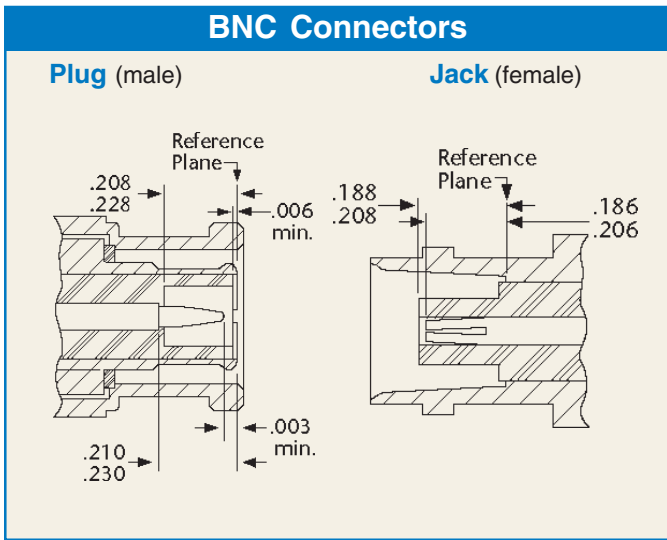

Connector Interface Guide

N Connectors

Plug (male)

Jack (female)

N-RP (Reverse Polarity) Connectors

Plug (male)

Jack (female)

QDS Connectors

Plug (male)

Jack (female)

QMA Connectors

Plug (male)

Jack (female)

SMA Connectors

Plug (male)

Jack (female)

SMA-RP (Reverse Polarity) Connectors

Plug (male)

Jack (female)

Connector Interface Guide